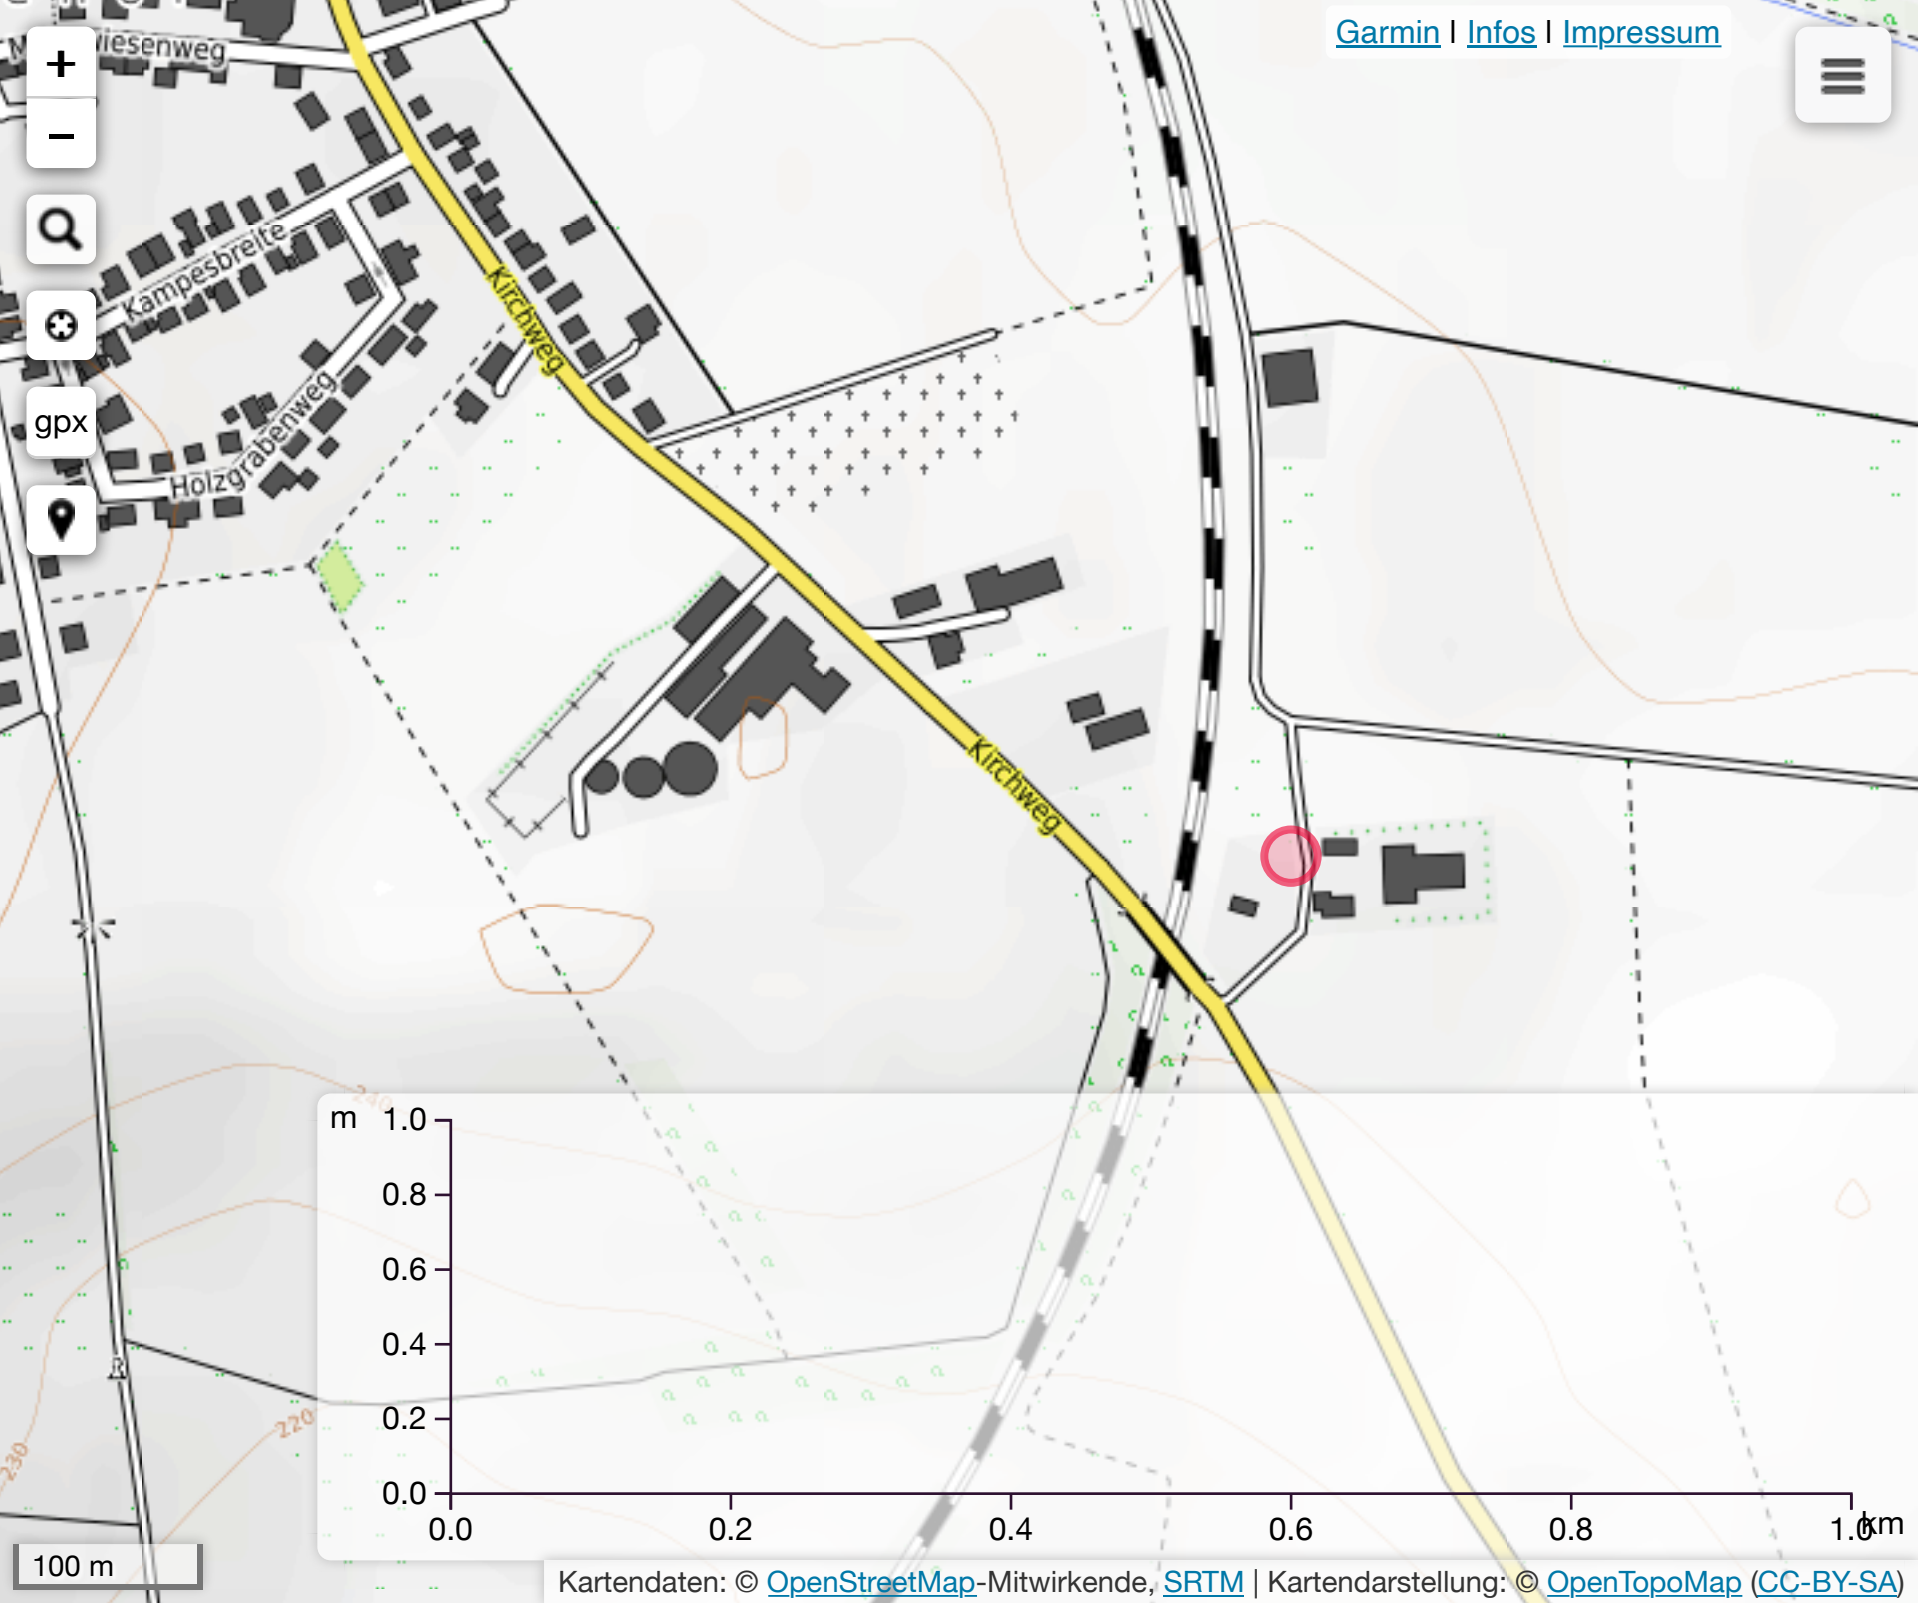

Map navigation controls:

- Zoom in (+)
- Zoom out (-)
- Search (magnifying glass)
- Layers (plus sign)
- GPX file (gpx)
- Location pin

100 m