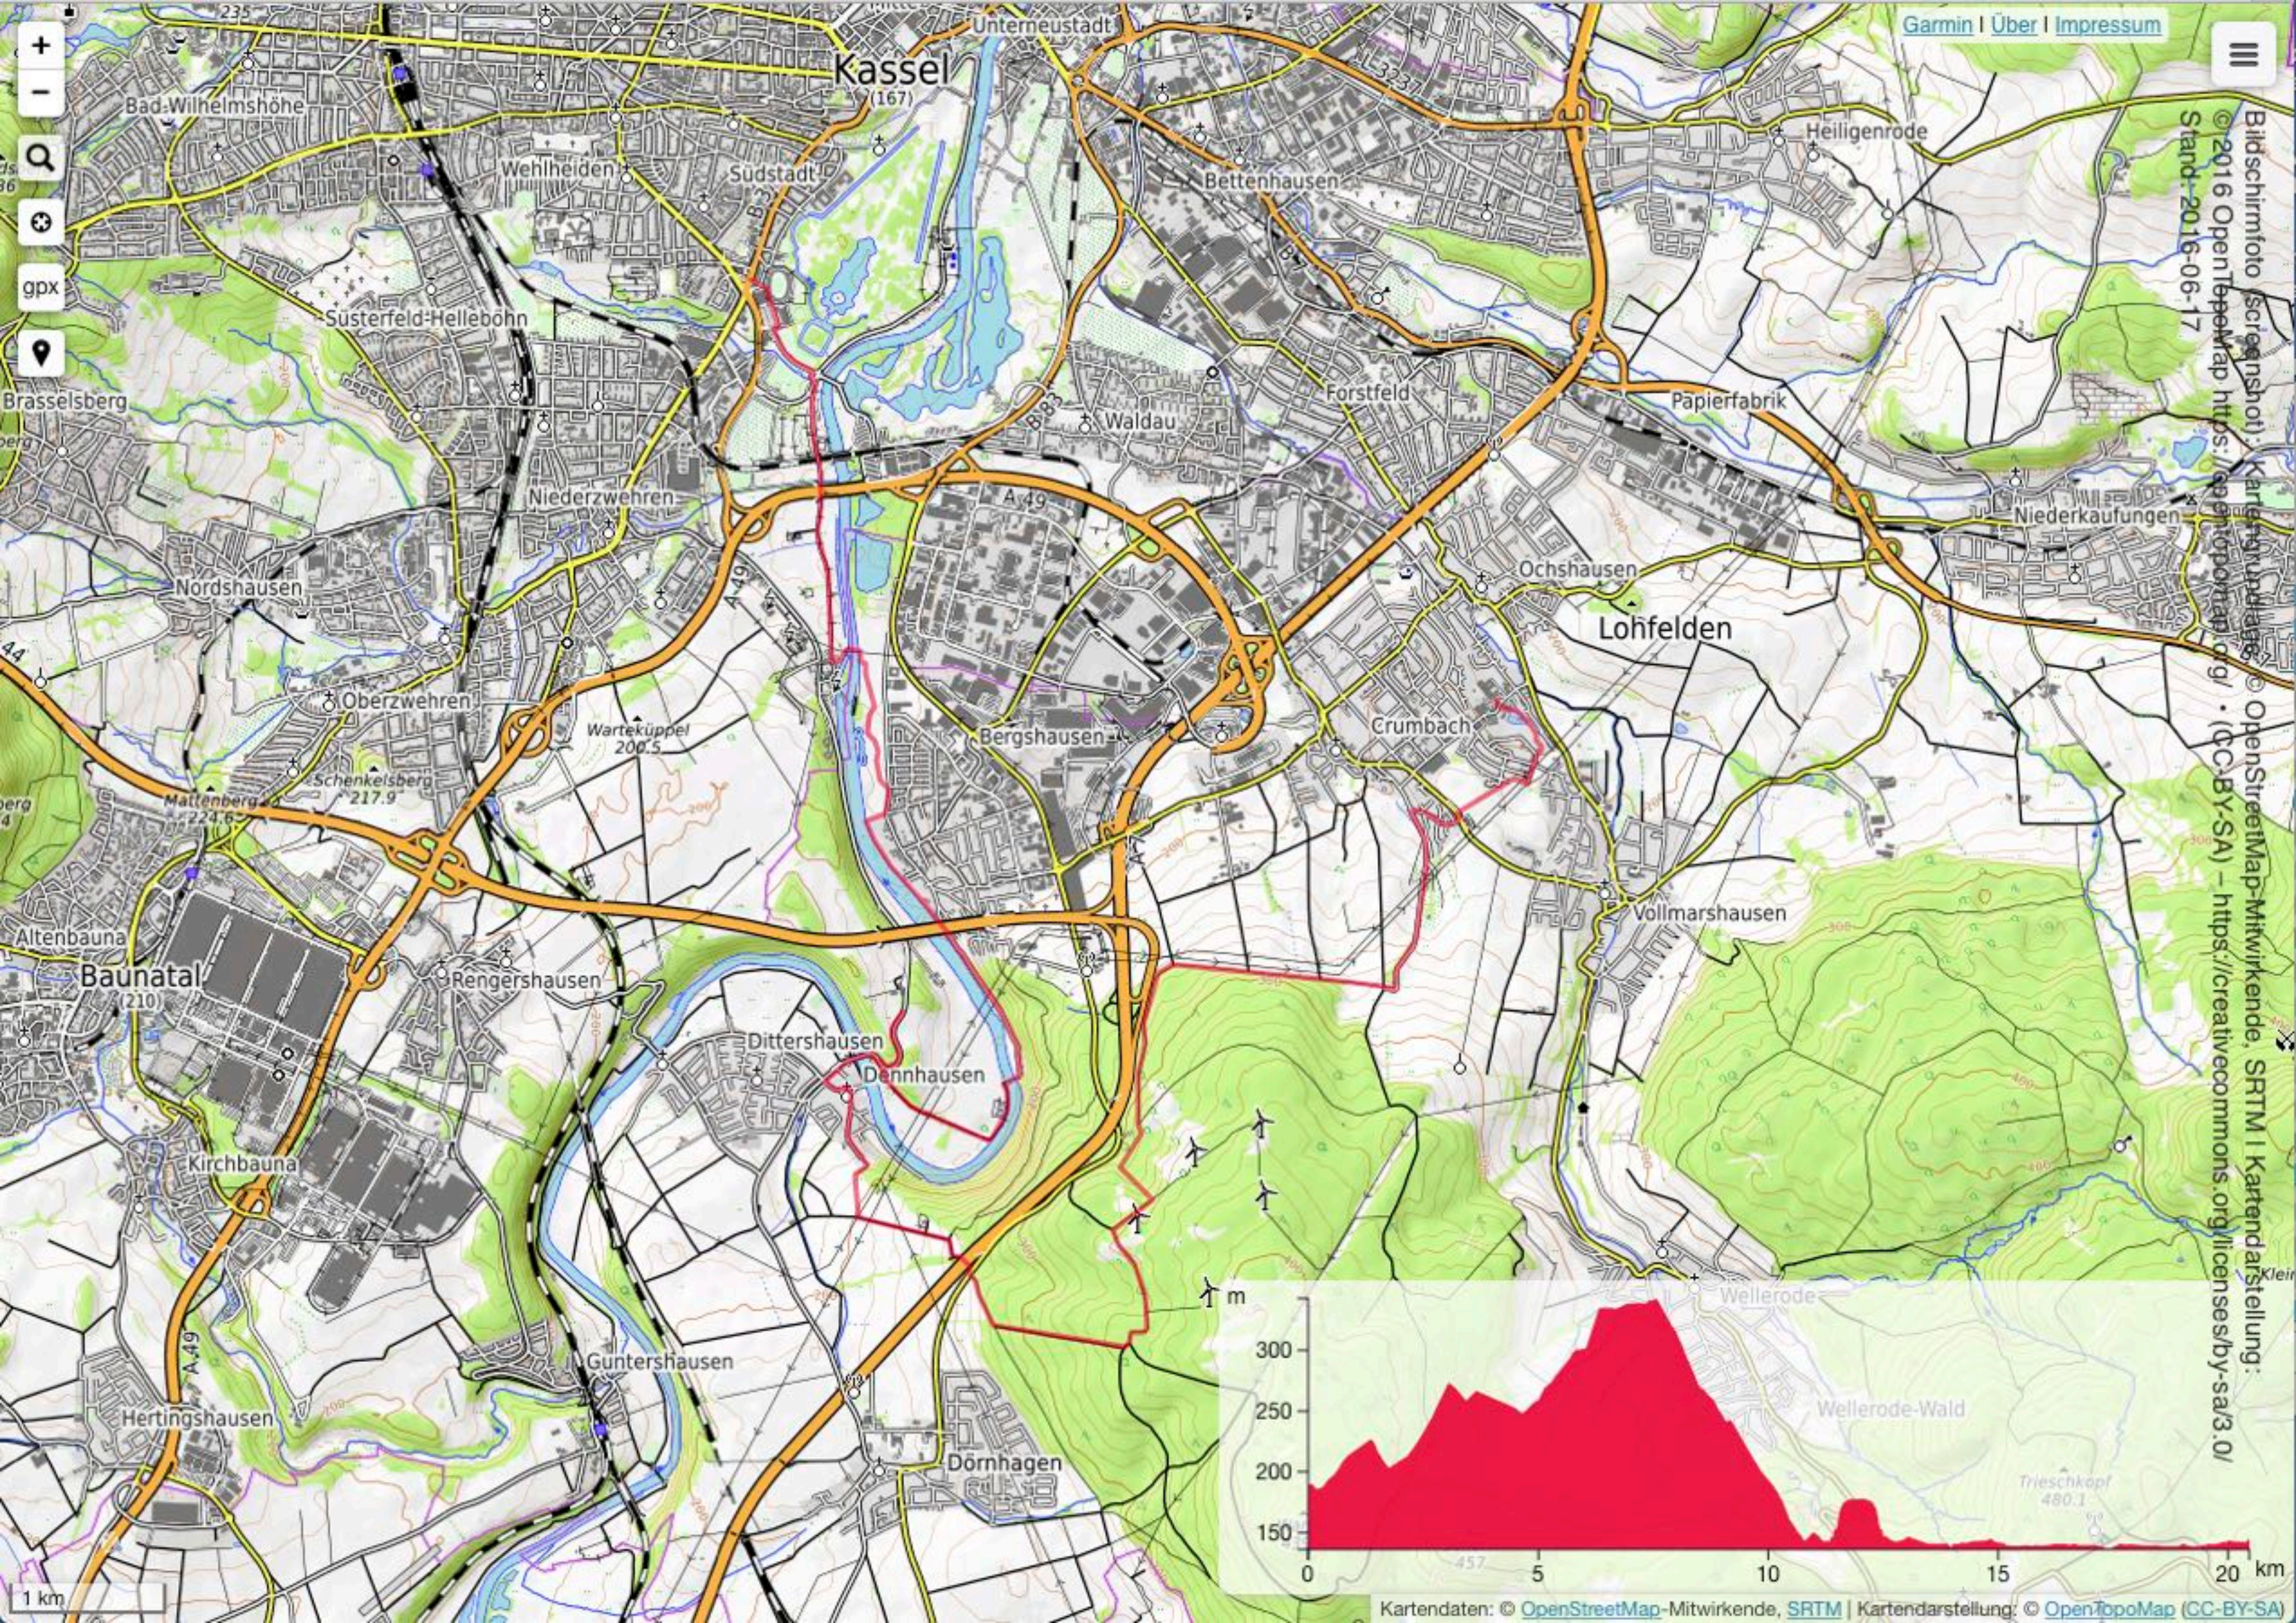

Map navigation and utility icons including zoom in (+), zoom out (-), search (magnifying glass), layers (stack of icons), gpx (file icon), and location pin.

Bildschirmfoto (Screenshot): Kartenträger: © OpenStreetMap-Mitwirkende, SRTM | Kartendarstellung: © 2016 OpenTopoMap <https://opentopomap.org/> (CC-BY-SA) – <https://creativecommons.org/licenses/by-sa/3.0/> Stand: 2016-06-17